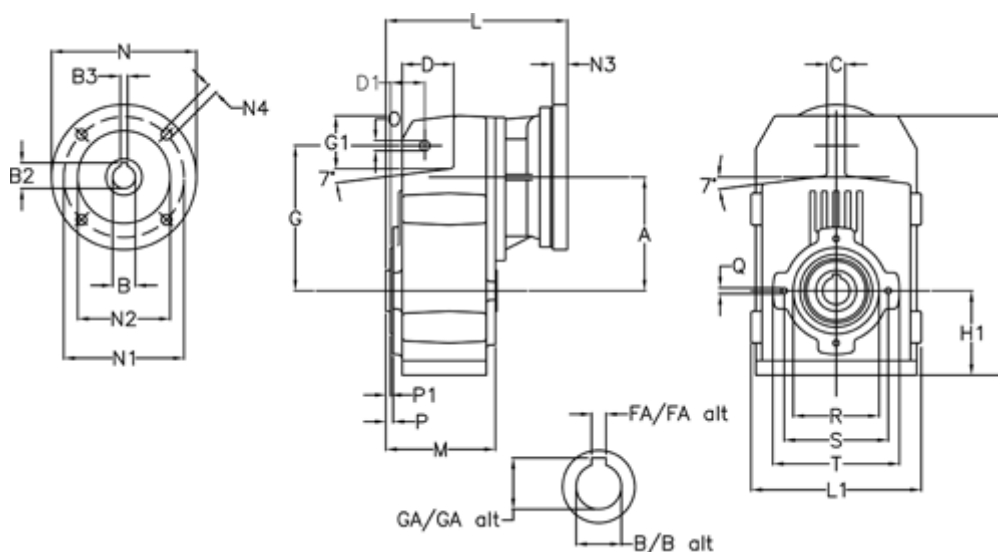

Article number: 29560314073220

Description: Shaft mounted gear  
A313H35-140,7-P63B5

## Measures

A = 150.50	FA = 10	M = 125.0	Q = M10x17
B = 35	G = 170	N = 140	R = 110
B1 = 11	G1 = 84.0	N1 = 115	S = 130
B2 = 12.8	GA = 38.3	N2 = 95	T = 150
B3 = 4	H = 326.0	N4 = M8x19	
C = 20	H1 = 102.0	O = 13	
D = 68.0	L = 225.5	P = 6.5	
D1 = 54.0	L1 = 210	P1 = 3.5	